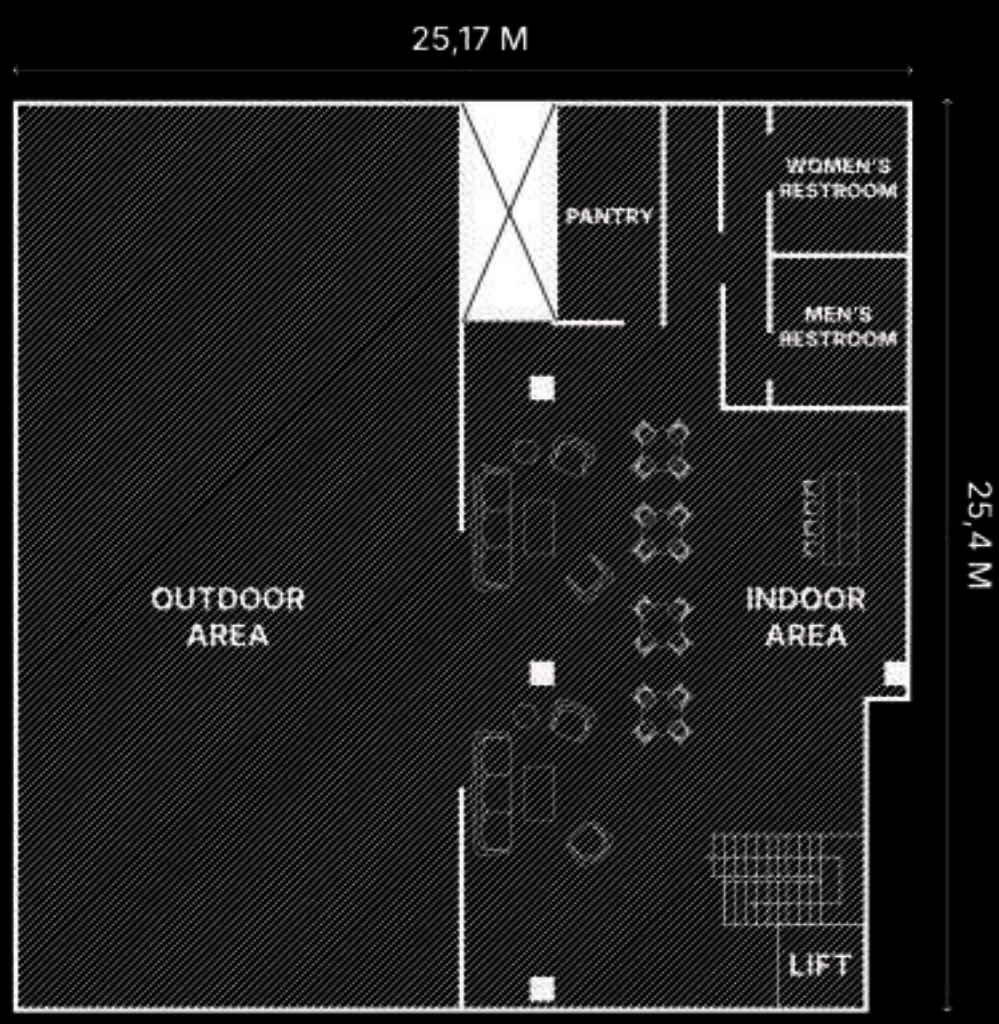

Length: 18m Width: 19.5m Size: 351sqm

Helicopter Display Center

An indoor showcase area designed for **helicopter displays, product launches, or exclusive gatherings** within a premium aviation setting.

Length:
69.78m

Width:
19.5m

Size:
1360sqm

Sky Lounge

An exclusive indoor-outdoor rooftop space offering panoramic views of the airport & heliport area.

Length:
25.17m

Width:
25.4m

Size:
625sqm

Indoor Area

Outdoor Area

An exclusive dual-space venue ideal for **private events, gala dinners, or stylish gathering** with a panoramic airfield view.

Perfect for **guests seeking privacy and sophistication, with both indoor comfort and open air ambiance.**

AREA	TYPE	DIMESION (L X W)	TOTAL AREA(SQM)	SITTING CAPACITY	STANDING CAPACITY
Heliport Hall	Indoor	18 M x 19,5 M	351 sqm	± 100 pax	± 150 pax
Helicopter Display Center	Indoor	69.78 M x 19,5 M	1360 sqm	± 450 pax	± 900 pax
Sky Lounge	Indoor Outdoor	25,17 M x 25,4 M	625 sqm	± 50 pax	± 150 pax