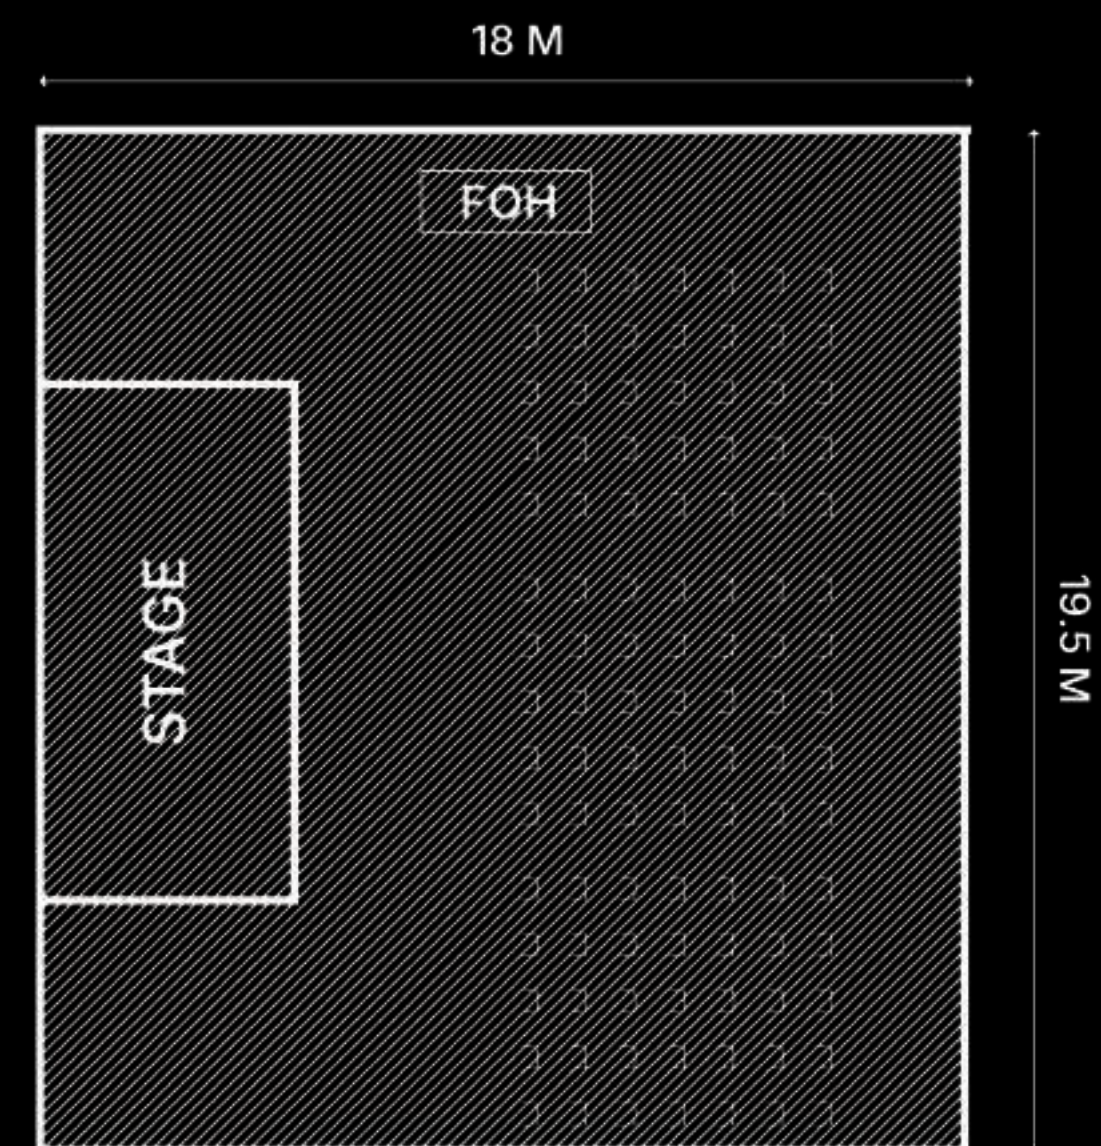

Ground Floor

Rooftop

Layout Overview

Each area is connected within **one integrated facility**, making it easy to transition from formal events to **exclusive outdoor experiences**

HEXIA

HELI EXPO ASIA 2025

Length: 18m Width: 19.5m Size: 351sqm

Helicopter Display Center

An indoor showcase area designed for **helicopter displays, product launches, or exclusive gatherings** within a premium aviation setting.

Length:
69.78m

Width:
19.5m

Size:
1360sqm

Sky Lounge

An exclusive indoor-outdoor rooftop space offering panoramic views of the airport & heliport area.

Length:
25.17m

Width:
25.4m

Size:
625sqm

AREA	TYPE	DIMESION (L X W)	TOTAL AREA(SQM)	SITTING CAPACITY	STANDING CAPACITY
Heliport Hall	Indoor	18 M x 19,5 M	351 sqm	± 100 pax	± 150 pax
Helicopter Display Center	Indoor	69.78 M x 19,5 M	1360 sqm	± 450 pax	± 900 pax
Sky Lounge	Indoor Outdoor	25,17 M x 25,4 M	625 sqm	± 50 pax	± 150 pax