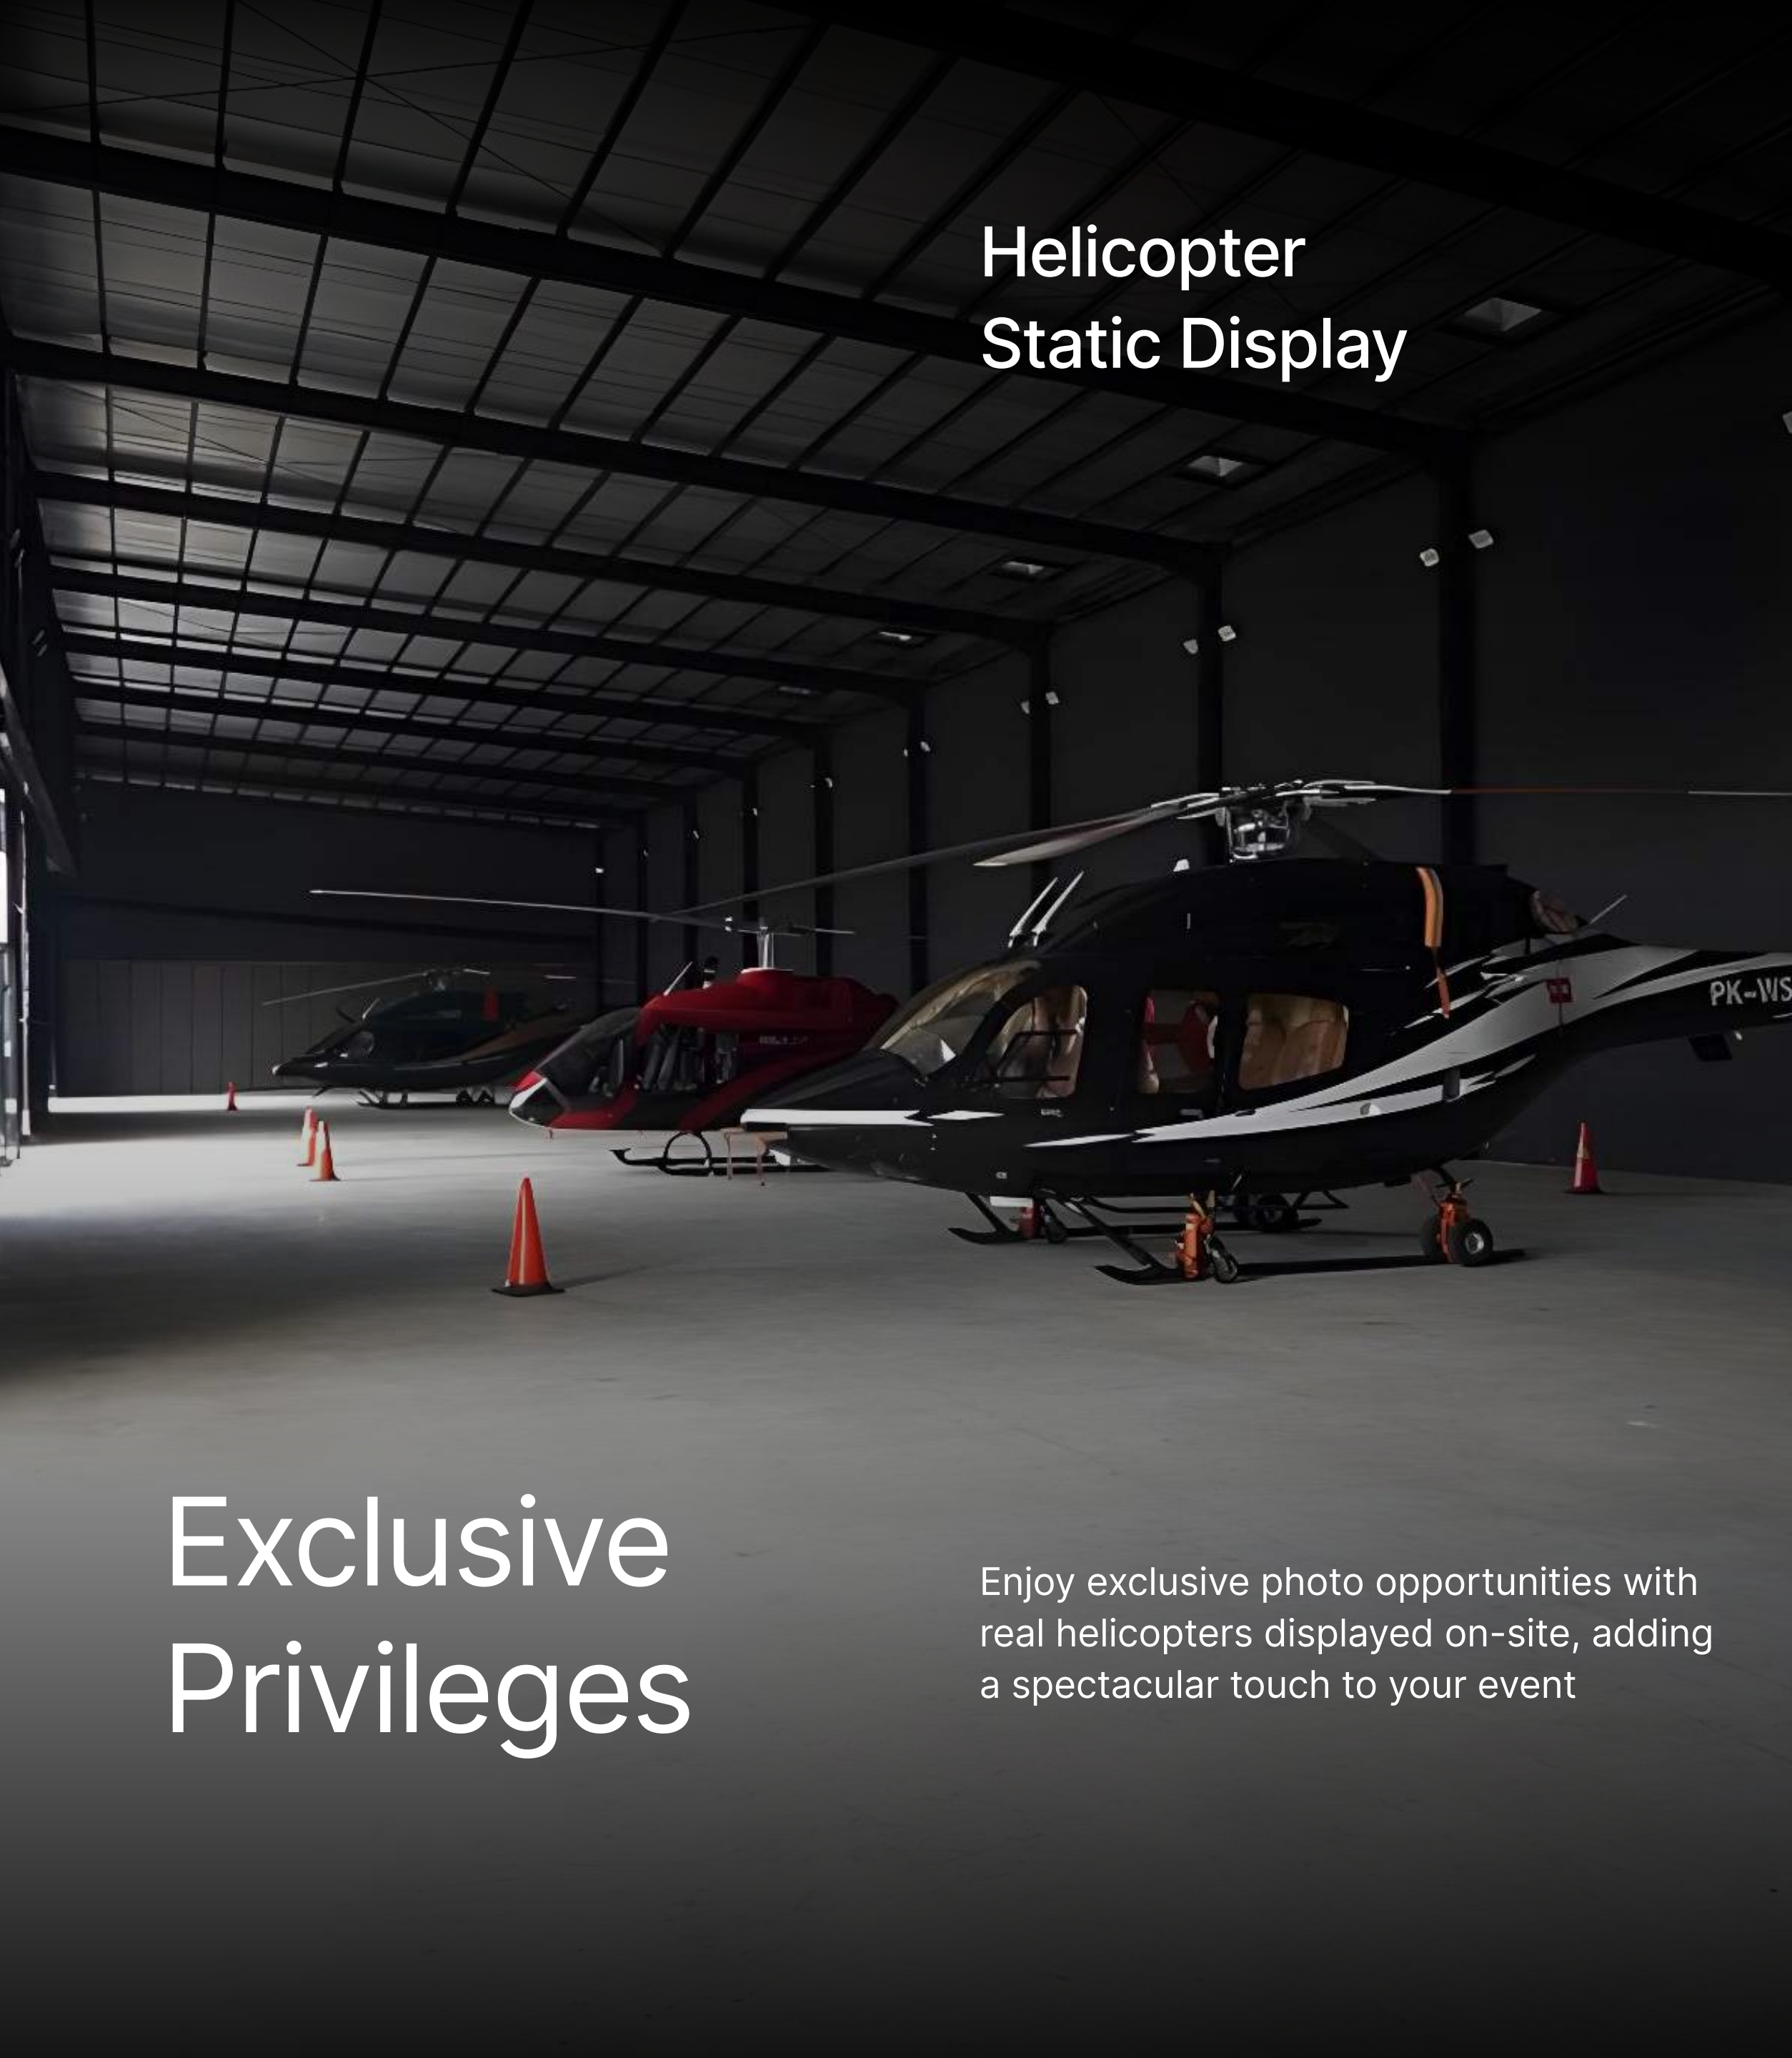

Located at the South Perimeter of Soekarno-Hatta International Airport, Cengkareng Heliport offers a one-of-a-kind event experience combining **aviation, exclusivity, and accessibility.**

Only 5 minutes from Soekarno-Hatta International Airport terminals, it provides seamless access for both business and lifestyle events.

Venue Address:

Jl. Soekarno-Hatta South Perimeter, Kec.
Benda, Kota Tangerang, Banten 15126

[View on Google Maps](#)

Helicopter Static Display

Exclusive Privileges

Enjoy exclusive photo opportunities with real helicopters displayed on-site, adding a spectacular touch to your event

Elevating the Industry:
Transforming to a Sustainable Tomorrow

Helipoint Hall

An indoor multifunction hall equipped with a stage and flexible seating layout. Ideal for meetings, product launches, and intimate conferences.